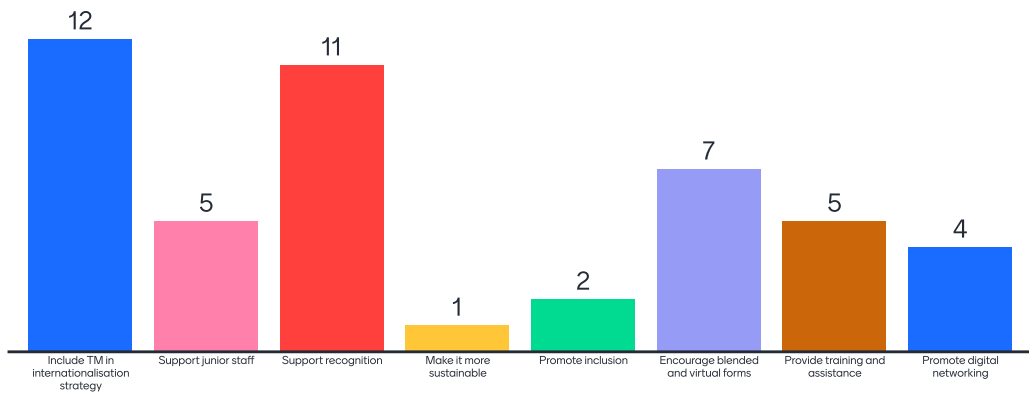

Which of these recommendations should European and national policymakers support the most?

Shared presentation "TWE+ Final Conference - Policy Recommendati...

Copy to your account

Which areas should your HEI prioritise to take action? (You can choose 2 options)

2

Shared presentation "TWE+ Final Conference - Policy Recommendati...

Copy to your account

In which field is your HEI the most advanced? (Choose 2 options)

2

Shared presentation "TWE+ Final Conference - Policy Recommendati...